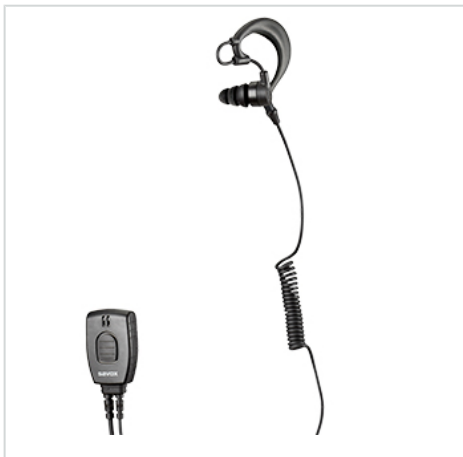

SH-01 Wired Headset – Rugged wired headset for use with smartphones and tablets

The Savox Promate SH-01 is the ideal accessory for most professional LTE units, adapting quickly to your needs in varying professional surroundings. The extremely rugged design of the wired headset (IP67 – waterproof up to 1m) provides a reliable service even in the most extreme conditions. The toggle functionality allows users of all applications to use the SH-01 as a one push device for easy communications while still being able to use both hands for operations.

Designed for following uses and industries

KEY BENEFITS

- No batteries to charge
- Dirt and moist tolerant (IP67)
- Comfortable tactile feel on the press button, easy to use even with gloved hands
- Toggle functionality with all leading PTT applications
- Full duplex call functionality
- Rugged design
- C-shaped earhook for secure and comfortable use
- Best fit to your ear by a 3-tiered earbud

TECHNICAL DATA

WEIGHT	44g with connector cable
CABLE	Coiled, length 580mm, diameter 4mm, tension strength 50N
MICROPHONE	Omni directional, sensitivity -39dB ± 2dB
CONNECTORS	3,5mm connector
OPERATION TEMPERATURE	-30...+60°C
STORAGE TEMPERATURE	-55°C... +60°C
INGRESS PROTECTION	IP67
ESD, EMI IMMUNITY	EN 300 394-1, EN 301 489-1 and EN 301 489-18, EN 61000-4-3, ESD, EN 61000-4-2, FCC